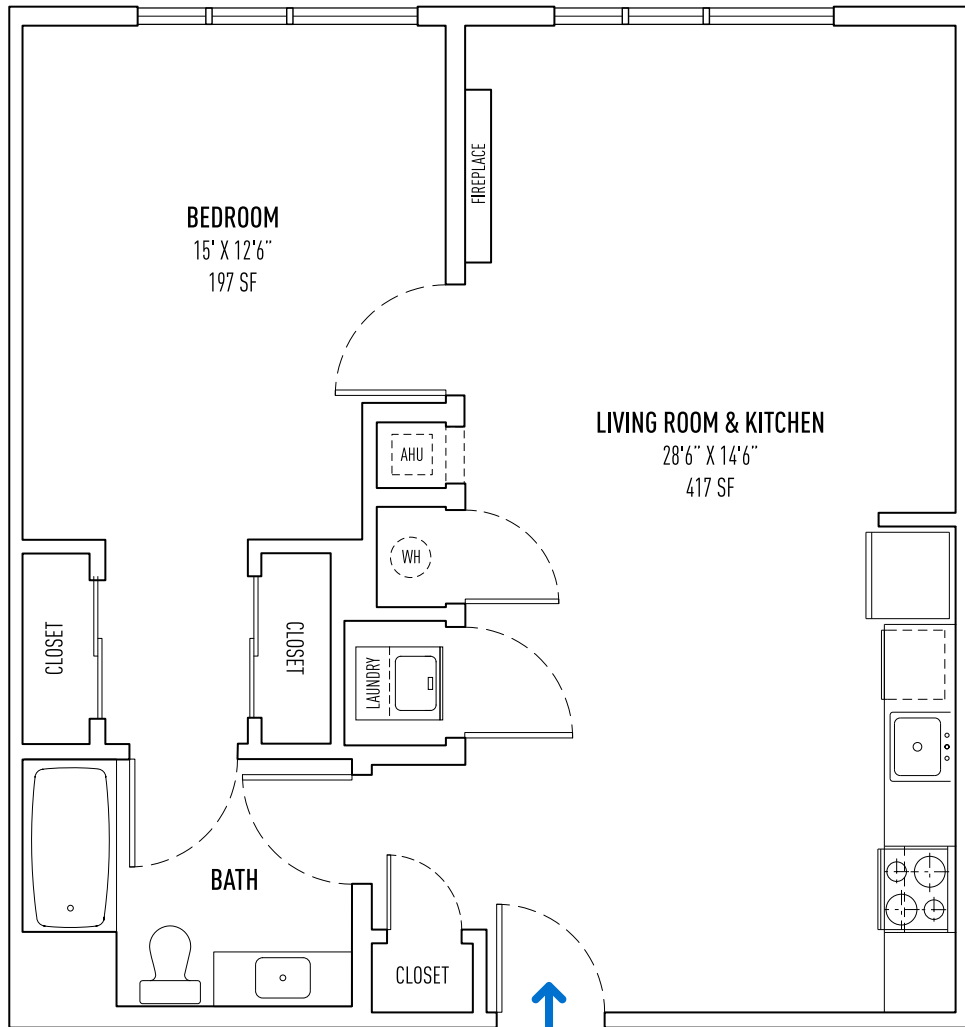

22 MECHANIC

22 MECHANIC STREET, QUINCY, MA 02169 | +1 (617) 376-2222 | 22MECHANIC.COM

1 BED + 1 BATH | UNIT STYLE 1A ≈ 819 SQ FT ±

ALL DIMENSIONS, SPECIFICATIONS, FEATURES, AMENITIES, PRICING, AND AVAILABILITY ARE SUBJECT TO CHANGE WITHOUT NOTICE. TERRACES, BALCONIES AND DECKS ARE UNIT SPECIFIC. CONTACT RENTAL AGENT FOR DETAILS.