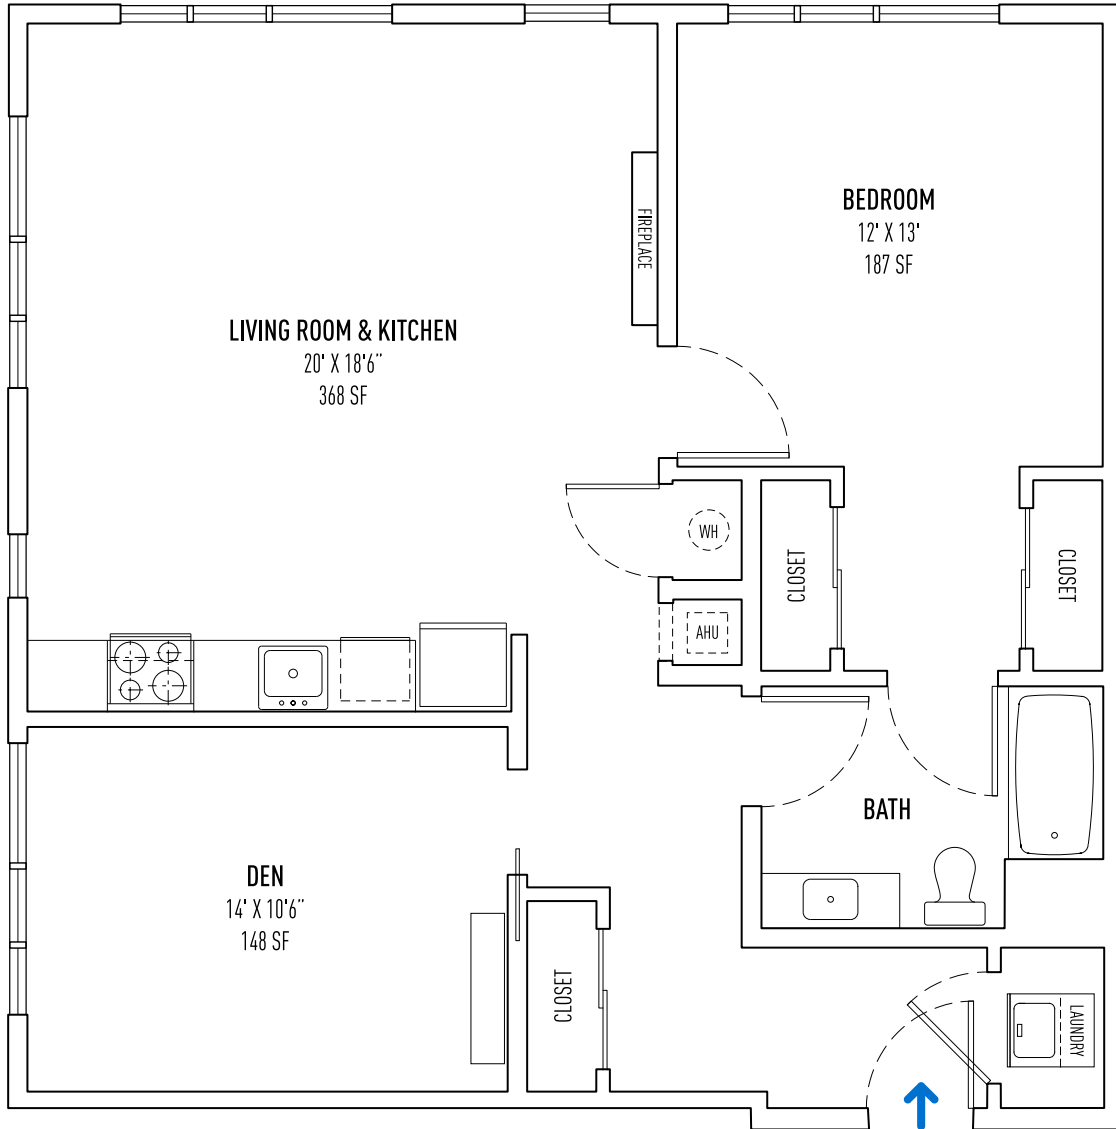

22 MECHANIC

22 MECHANIC STREET, QUINCY, MA 02169 | +1 (617) 376-2222 | 22MECHANIC.COM

1 BED + 1 BATH + DEN | UNIT STYLE 1D1 \approx 1,018 SQ FT \pm

ALL DIMENSIONS, SPECIFICATIONS, FEATURES, AMENITIES, PRICING, AND AVAILABILITY ARE SUBJECT TO CHANGE WITHOUT NOTICE. TERRACES, BALCONIES AND DECKS ARE UNIT SPECIFIC. CONTACT RENTAL AGENT FOR DETAILS.