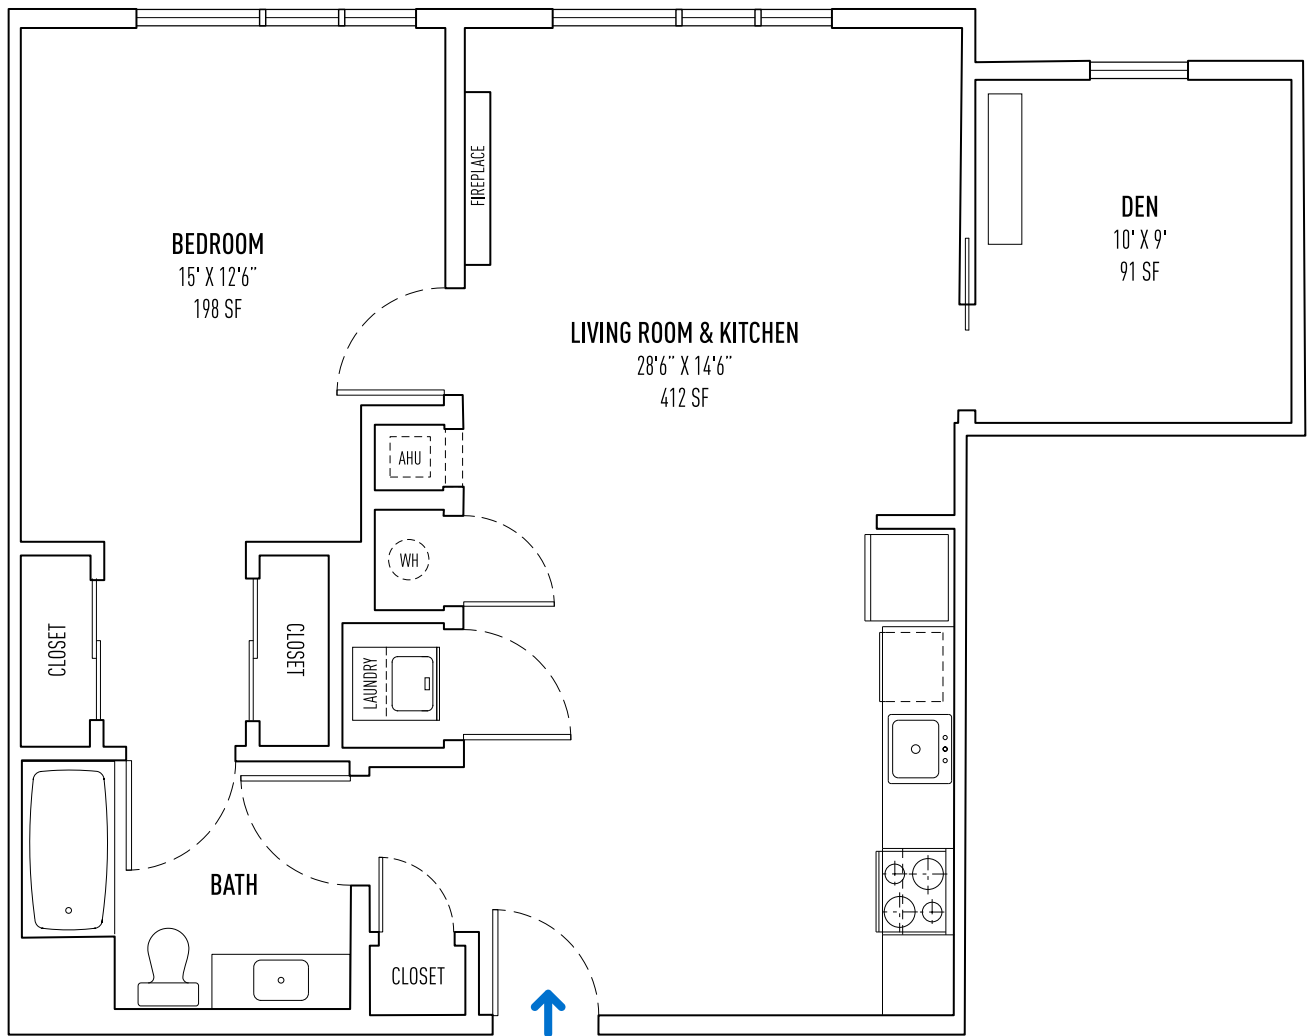

# 22 MECHANIC

22 MECHANIC STREET, QUINCY, MA 02169 | +1 (617) 376-2222 | 22MECHANIC.COM

1 BED + 1 BATH + DEN | UNIT STYLE 1D2 ≈ 916 SQ FT ±

ALL DIMENSIONS, SPECIFICATIONS, FEATURES, AMENITIES, PRICING, AND AVAILABILITY ARE SUBJECT TO CHANGE WITHOUT NOTICE. TERRACES, BALCONIES AND DECKS ARE UNIT SPECIFIC. CONTACT RENTAL AGENT FOR DETAILS.