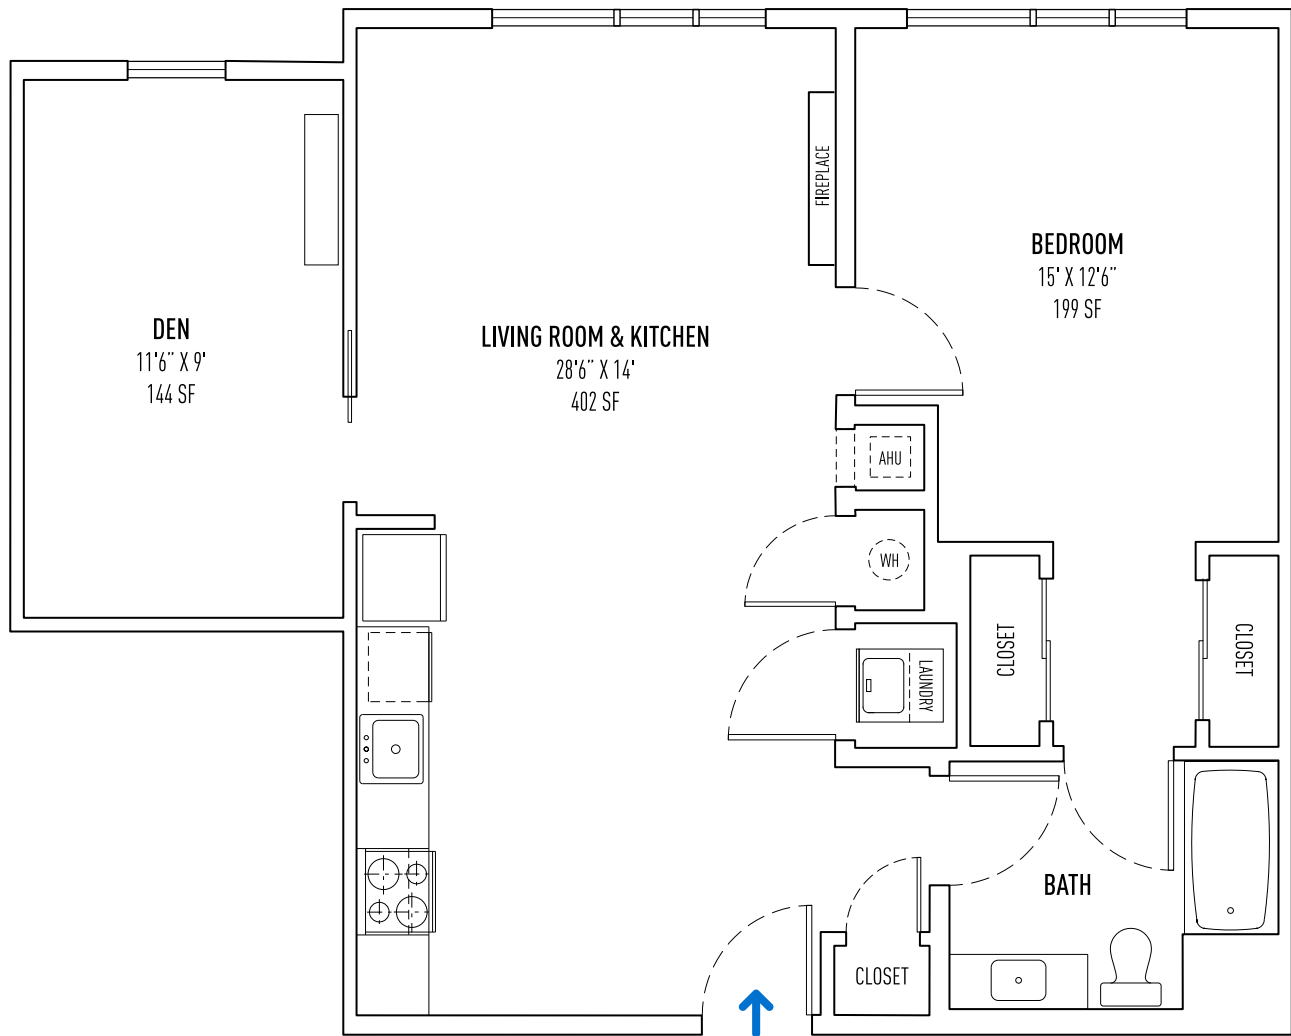

# 22 MECHANIC

22 MECHANIC STREET, QUINCY, MA 02169 | +1 (617) 376-2222 | 22MECHANIC.COM

1 BED + 1 BATH | UNIT STYLE 1D3 ≈ 964 SQ FT ±

ALL DIMENSIONS, SPECIFICATIONS, FEATURES, AMENITIES, PRICING, AND AVAILABILITY ARE SUBJECT TO CHANGE WITHOUT NOTICE. TERRACES, BALCONIES AND DECKS ARE UNIT SPECIFIC. CONTACT RENTAL AGENT FOR DETAILS.