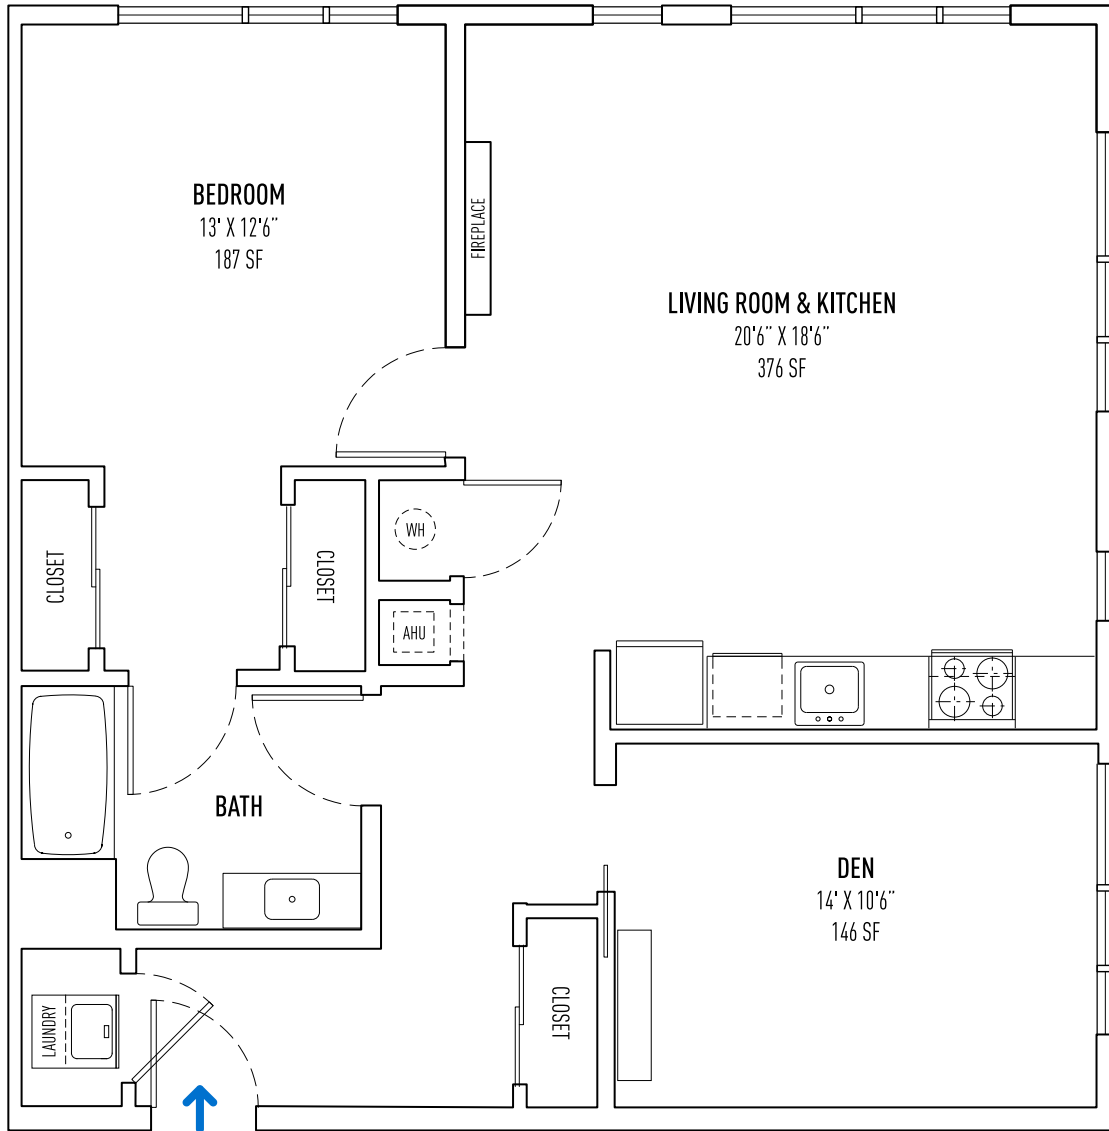

22 MECHANIC

22 MECHANIC STREET, QUINCY, MA 02169 | +1 (617) 376-2222 | 22MECHANIC.COM

1 BED + 1 BATH + DEN | UNIT STYLE 1D4 ≈ 1,028 SQ FT ±

ALL DIMENSIONS, SPECIFICATIONS, FEATURES, AMENITIES, PRICING, AND AVAILABILITY ARE SUBJECT TO CHANGE WITHOUT NOTICE. TERRACES, BALCONIES AND DECKS ARE UNIT SPECIFIC. CONTACT RENTAL AGENT FOR DETAILS.