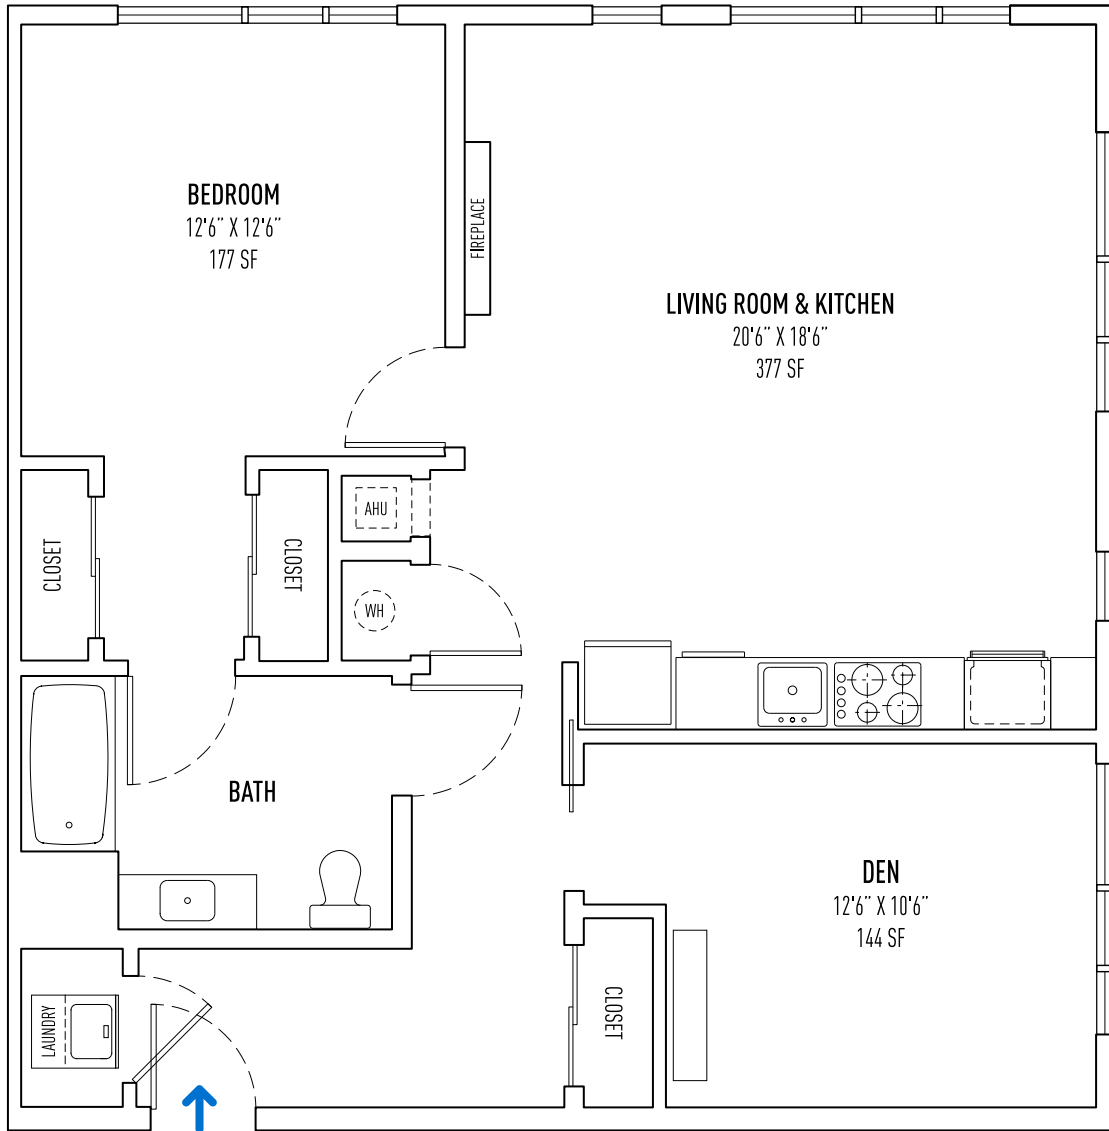

22 MECHANIC

22 MECHANIC STREET, QUINCY, MA 02169 | +1 (617) 376-2222 | 22MECHANIC.COM

1 BED + 1 BATH + DEN | UNIT STYLE 1DH \approx 1,028 SQ FT \pm

ALL DIMENSIONS, SPECIFICATIONS, FEATURES, AMENITIES, PRICING, AND AVAILABILITY ARE SUBJECT TO CHANGE WITHOUT NOTICE. TERRACES, BALCONIES AND DECKS ARE UNIT SPECIFIC. CONTACT RENTAL AGENT FOR DETAILS.