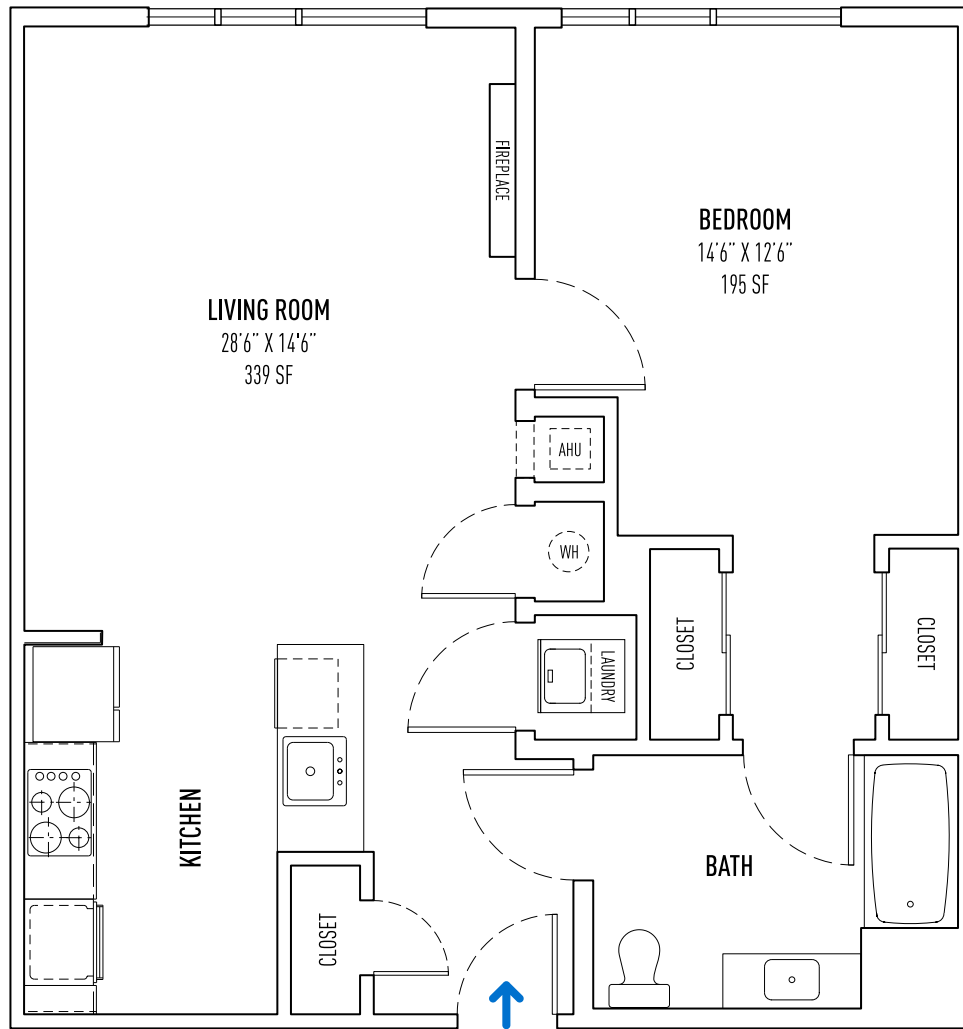

22 MECHANIC

22 MECHANIC STREET, QUINCY, MA 02169 | +1 (617) 376-2222 | 22MECHANIC.COM

1 BED + 1 BATH | UNIT STYLE 1H ≈ 819 SQ FT ±

ALL DIMENSIONS, SPECIFICATIONS, FEATURES, AMENITIES, PRICING, AND AVAILABILITY ARE SUBJECT TO CHANGE WITHOUT NOTICE. TERRACES, BALCONIES AND DECKS ARE UNIT SPECIFIC. CONTACT RENTAL AGENT FOR DETAILS.