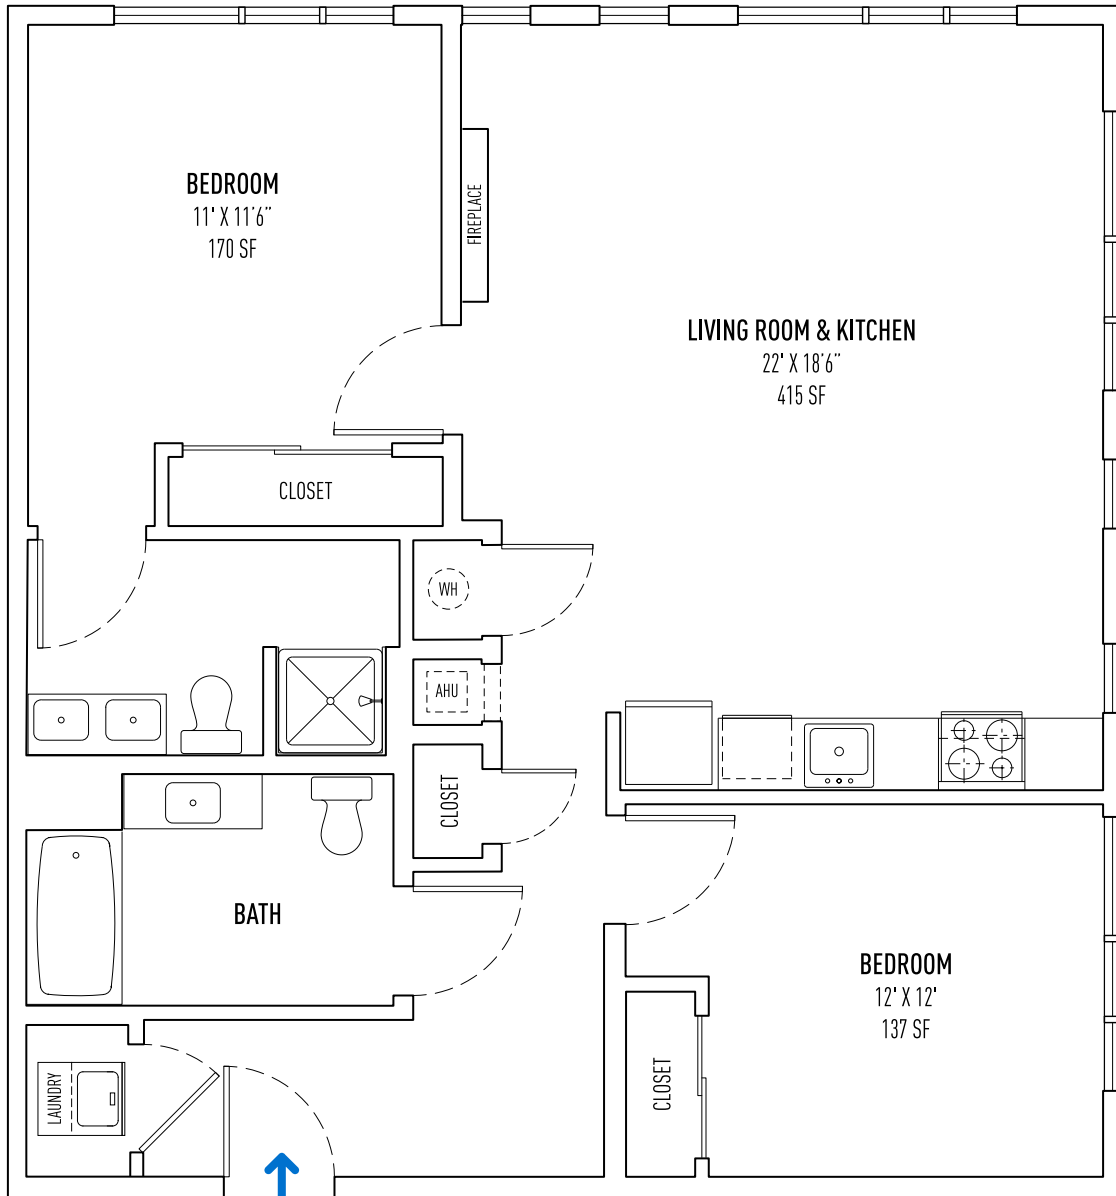

22 MECHANIC

22 MECHANIC STREET, QUINCY, MA 02169 | +1 (617) 376-2222 | 22MECHANIC.COM

2 BED + 1 BATH | UNIT STYLE 2A ≈ 1,096 SQ FT ±

ALL DIMENSIONS, SPECIFICATIONS, FEATURES, AMENITIES, PRICING, AND AVAILABILITY ARE SUBJECT TO CHANGE WITHOUT NOTICE. TERRACES, BALCONIES AND DECKS ARE UNIT SPECIFIC. CONTACT RENTAL AGENT FOR DETAILS.