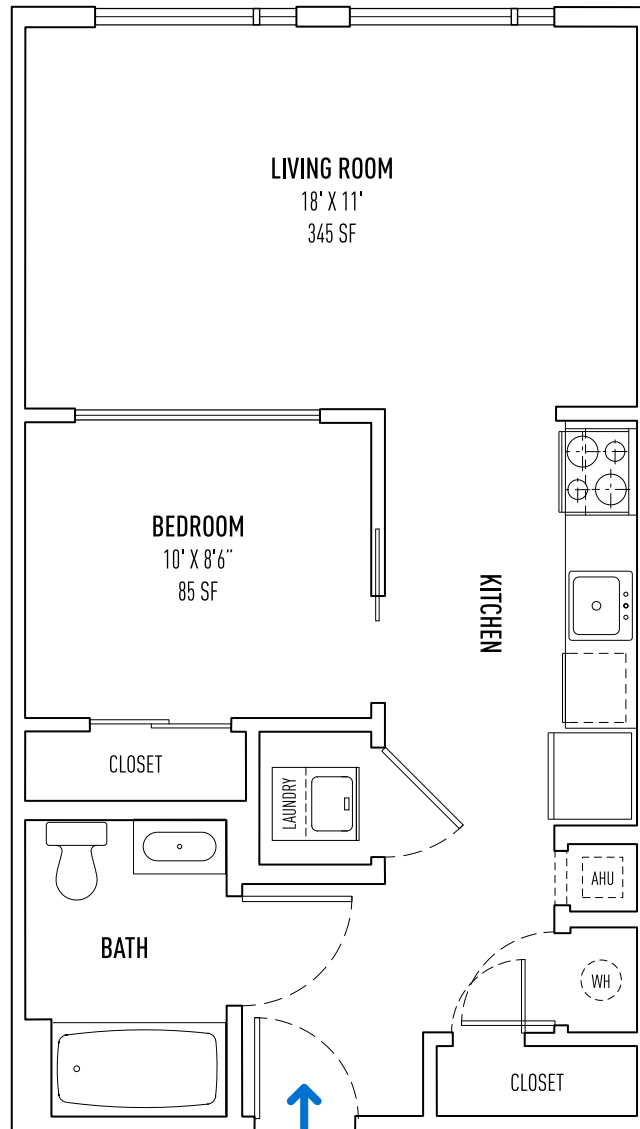

22 MECHANIC

22 MECHANIC STREET, QUINCY, MA 02169 | +1 (617) 376-2222 | 22MECHANIC.COM

1 BED + 1 BATH | UNIT STYLE S1 ≈ 599 SQ FT ±

ALL DIMENSIONS, SPECIFICATIONS, FEATURES, AMENITIES, PRICING, AND AVAILABILITY ARE SUBJECT TO CHANGE WITHOUT NOTICE. TERRACES, BALCONIES AND DECKS ARE UNIT SPECIFIC. CONTACT RENTAL AGENT FOR DETAILS.