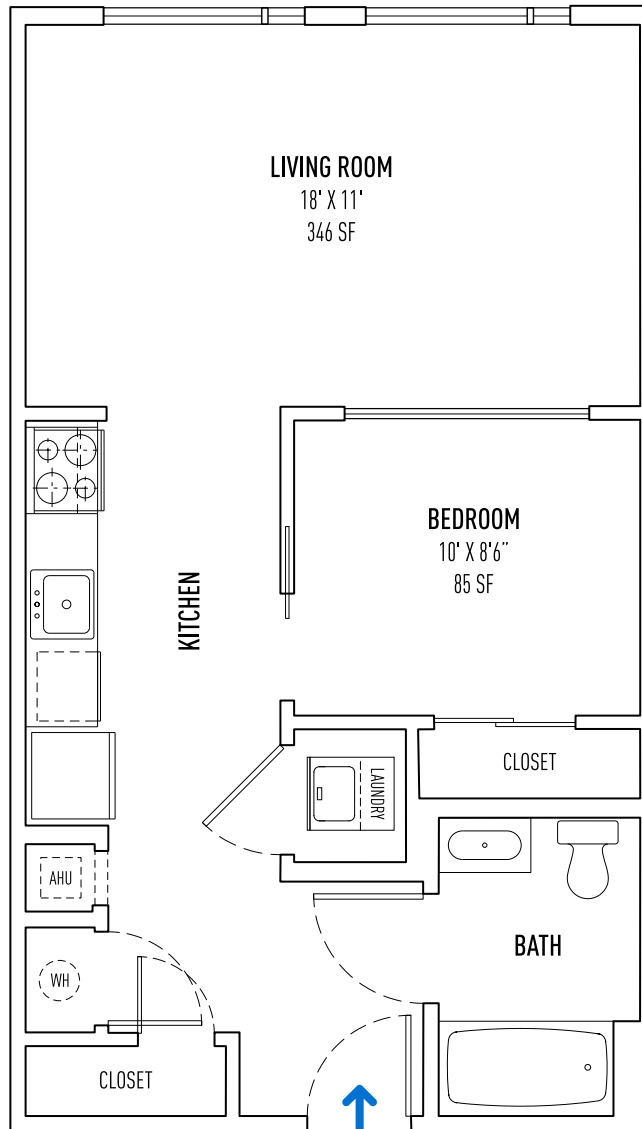

22 MECHANIC

22 MECHANIC STREET, QUINCY, MA 02169 | +1 (617) 376-2222 | 22MECHANIC.COM

1 BED + 1 BATH | UNIT STYLE S2 ≈ 592 SQ FT ±

ALL DIMENSIONS, SPECIFICATIONS, FEATURES, AMENITIES, PRICING, AND AVAILABILITY ARE SUBJECT TO CHANGE WITHOUT NOTICE. TERRACES, BALCONIES AND DECKS ARE UNIT SPECIFIC. CONTACT RENTAL AGENT FOR DETAILS.