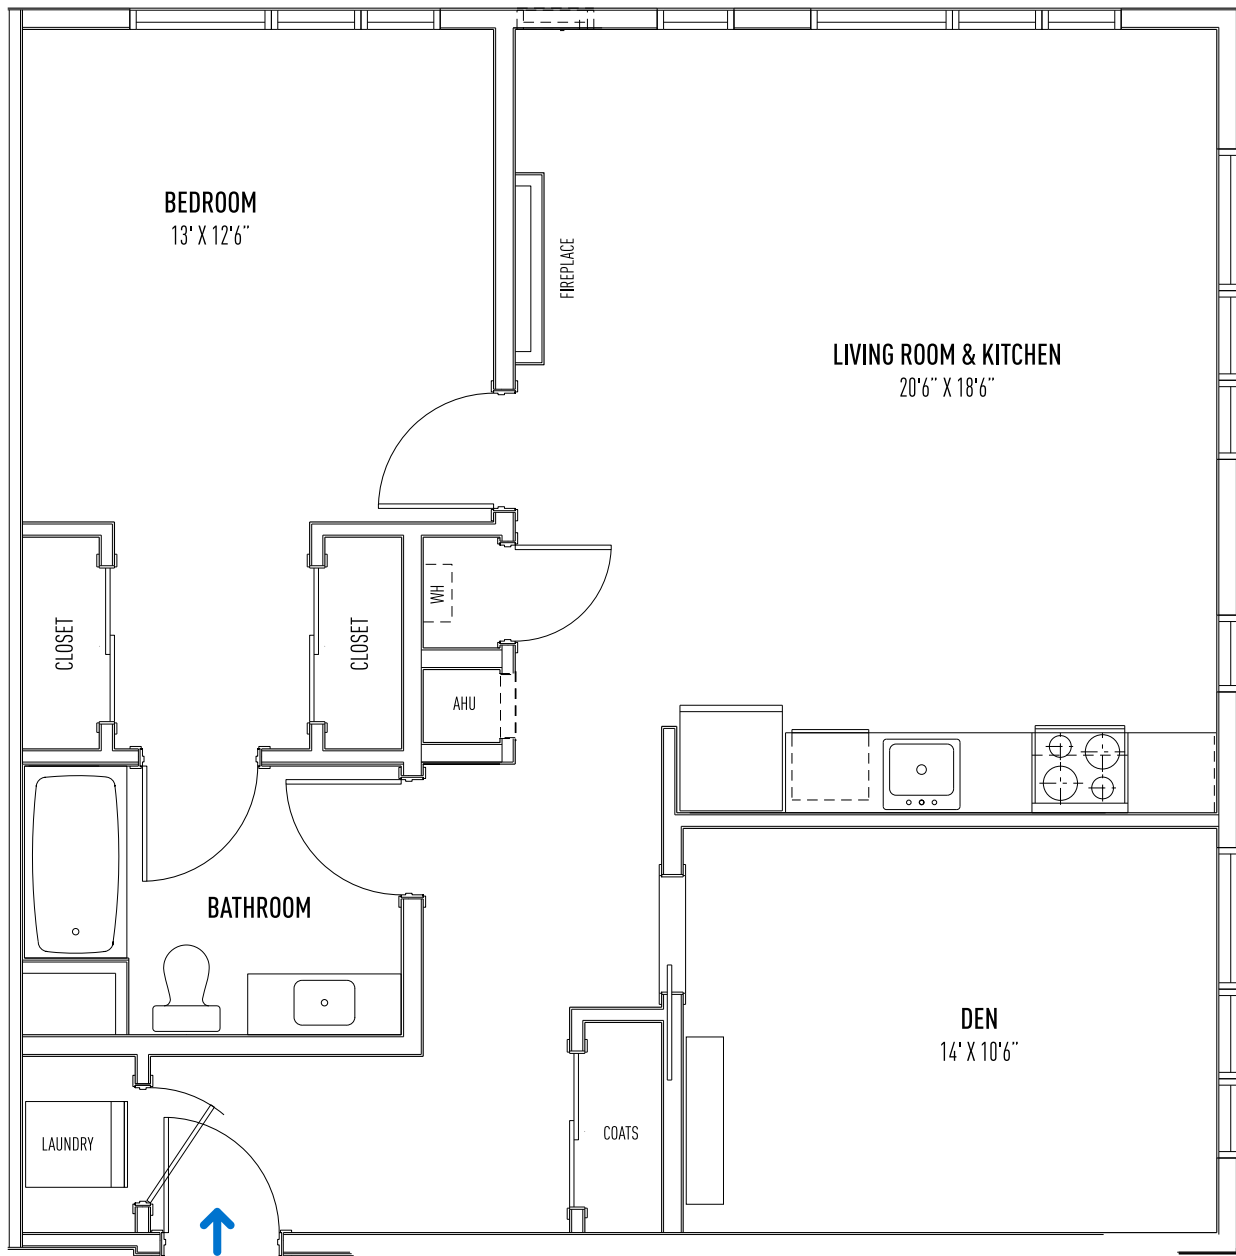

22

MECHANIC

22 MECHANIC STREET, QUINCY, MA 02169

1 BED + DEN | UNIT STYLE 1D4 ≈ 1,028 SQ. FT. ±

22MECHANIC.COM